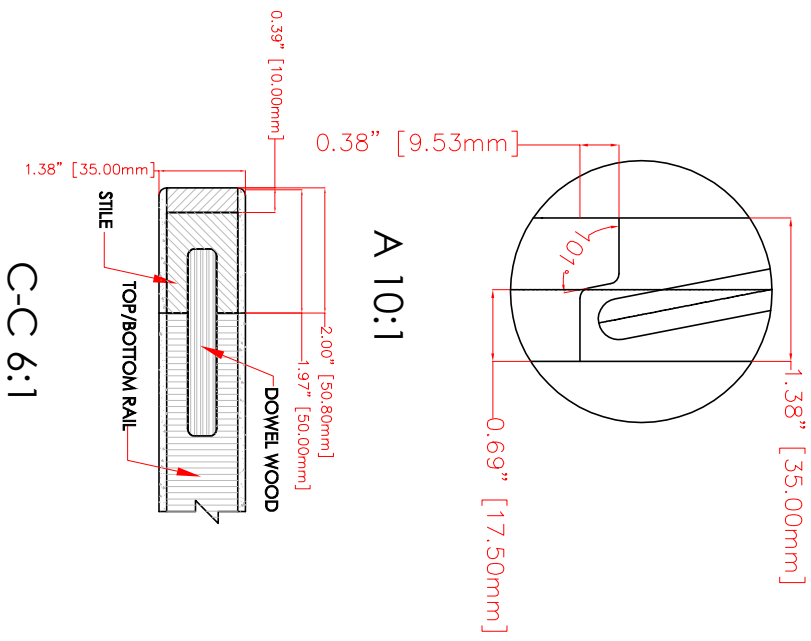

LVR SECTION

Scale 6:1

B 6:1

TITLE	DESIGN	RATIFY
BIFOLD LVR-LVR (6-8)	Thang	
SIZE		
DATE		

35 x 755.3 x 2000.3
 (1-3/8" x 29-3/4" x 78-3/4")

04-21-2016