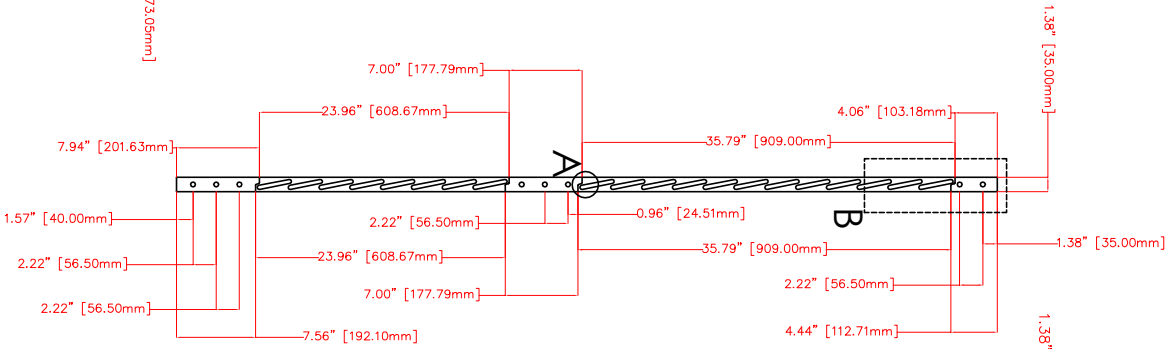

LVR SECTION

Scale 6:1

B 6:1

TITLE	DESIGN	RATIFY
BIFOLD LVR-LVR (6-8)	Thang	
SIZE		
DATE		

35 x 755.3 x 2000.3
 (1-3/8" x 29-3/4" x 78-3/4")

04-21-2016