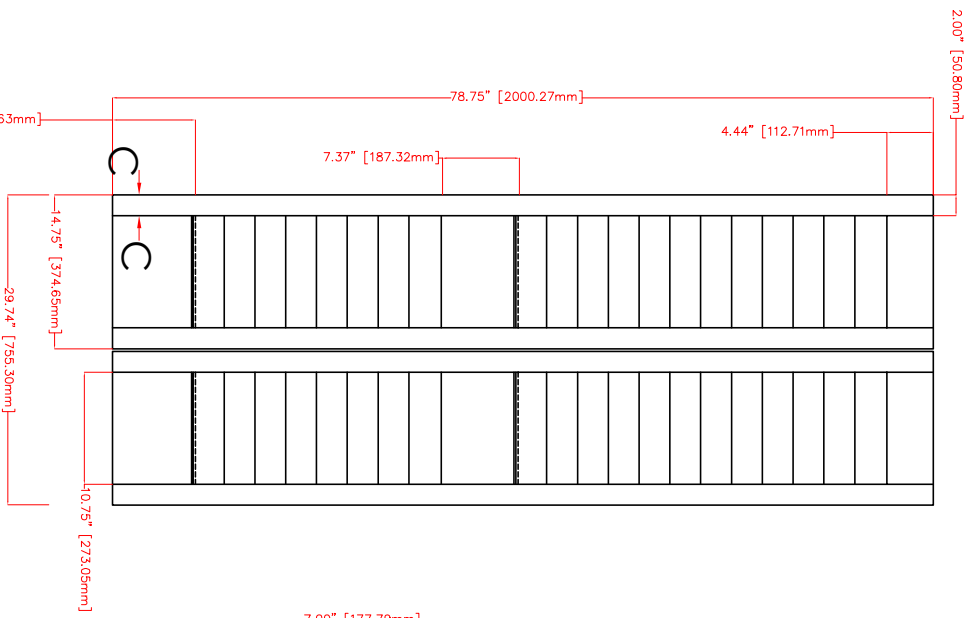

LVR SECTION

Scale 6:1

B 6:1

TITLE	DESIGN	RATIFY
BIFOLD LVR-LVR (6-8)	Thang	
SIZE		
DATE		

35 x 755.3 x 2000.3
 (1-3/8" x 29-3/4" x 78-3/4")

04-21-2016