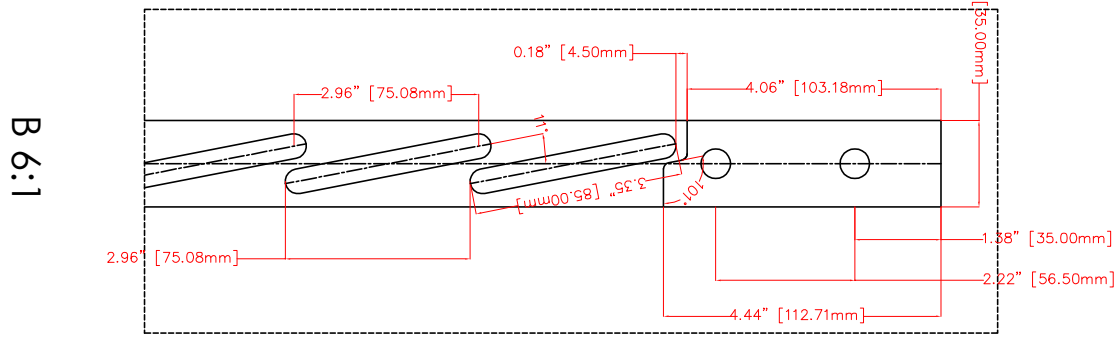

LVR SECTION

Scale 6:1

B 6:1

TITLE	DESIGN	RATIFY
BIFOLD LVR-LVR (6-8)	Thang	
SIZE		
DATE		

35 x 755.3 x 2000.3
 (1-3/8" x 29-3/4" x 78-3/4")

04-21-2016